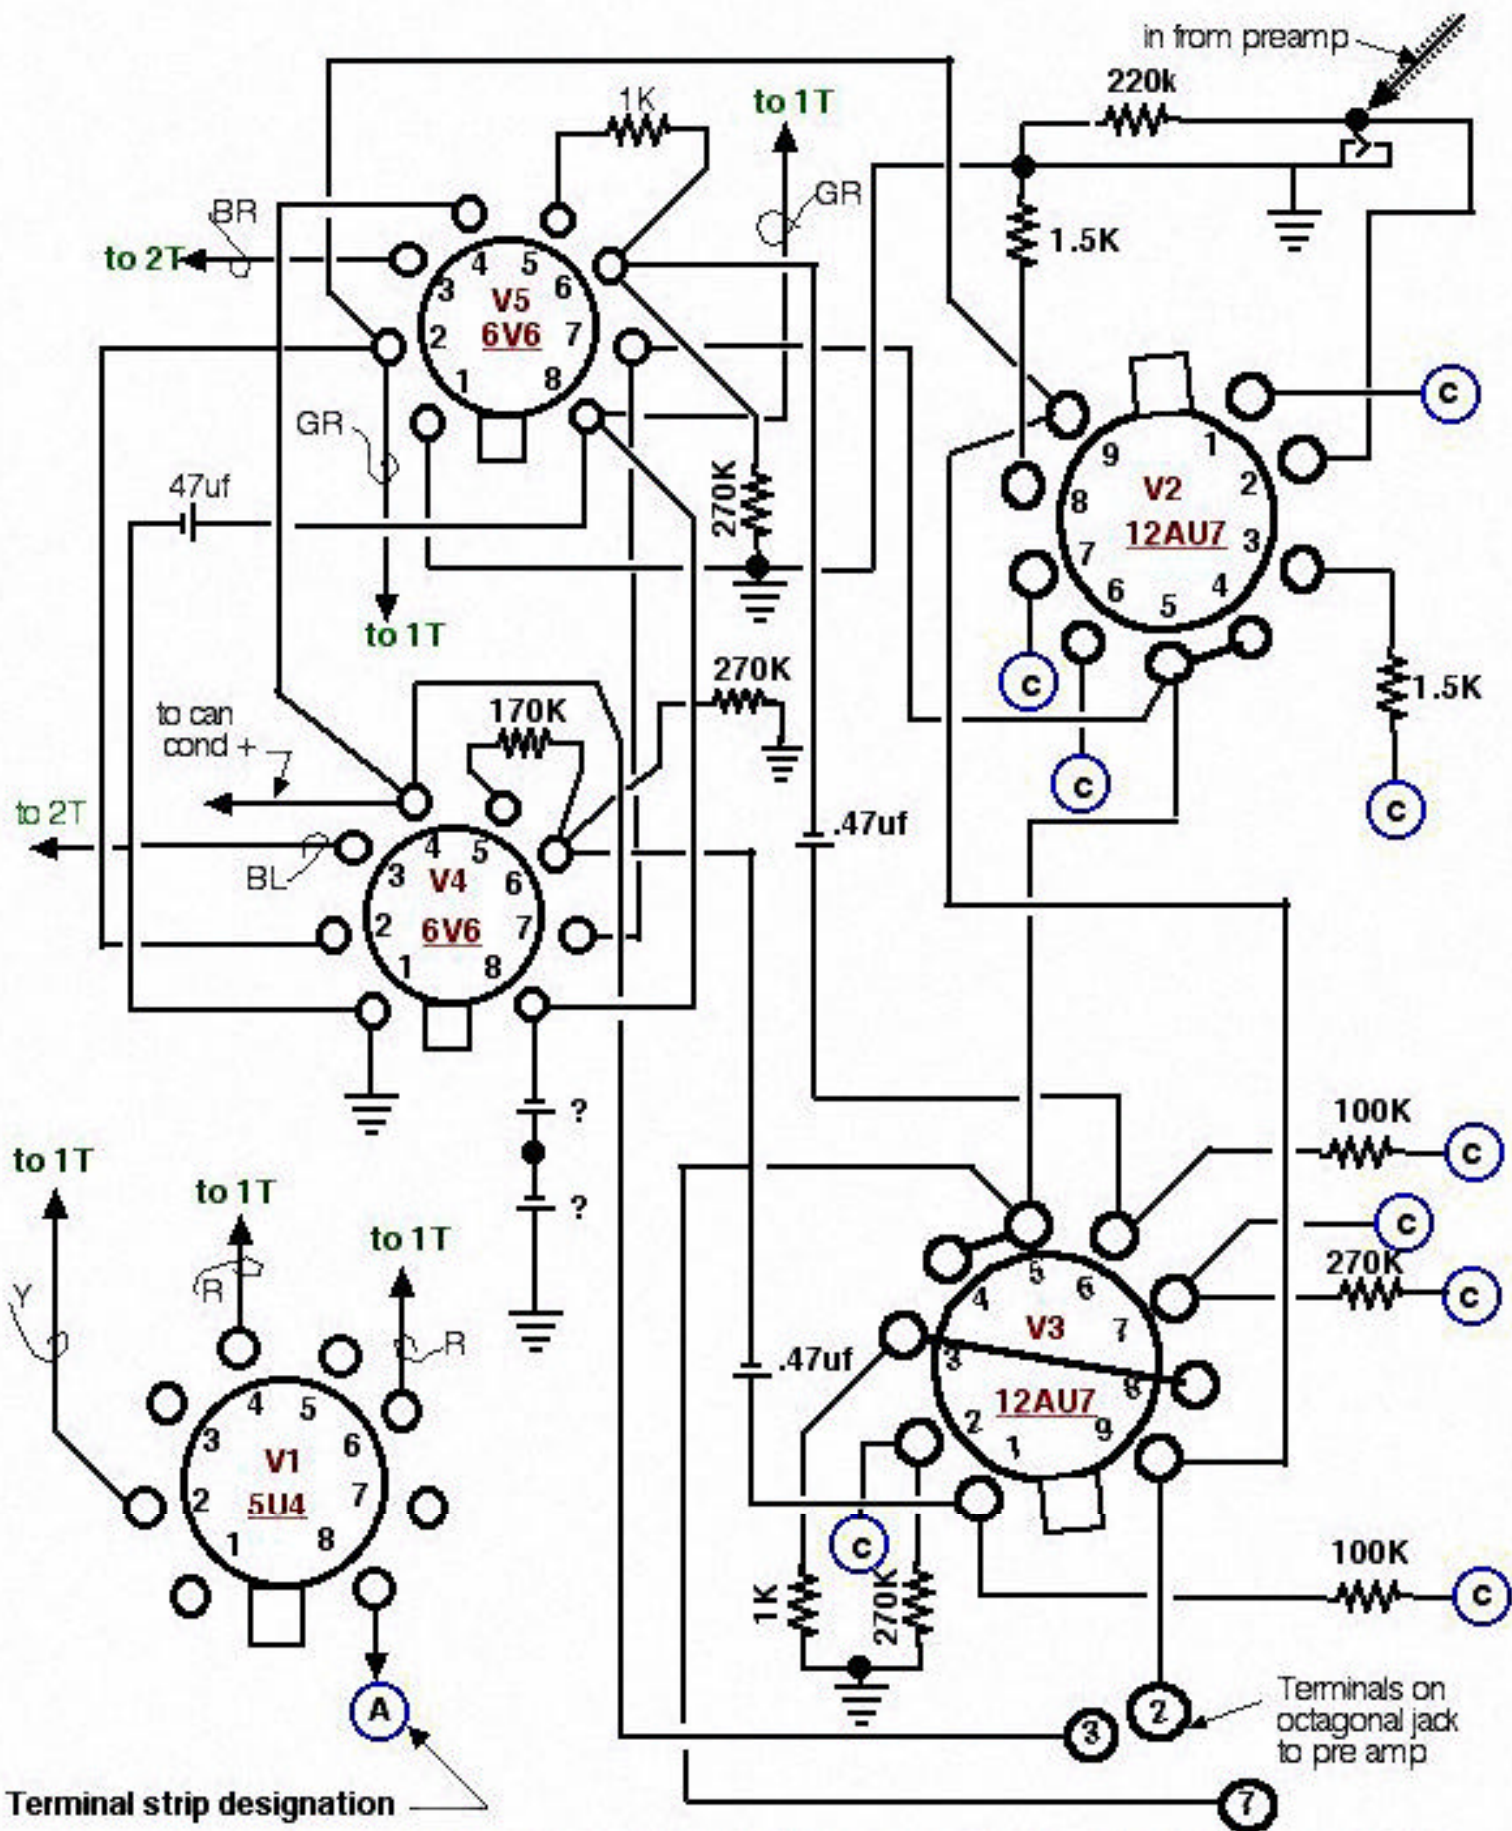

1955 Premier--Model "88"

Power Amp Section--page #1 of 4

NOTE: Not all connections are shown on this page--see detail sheets

Power Amp Section--page #2 of 4
Transformer connections.

1955 Premier--Model "88"

1955 Premier--Model "88"

Power Amp Section--page #4 of 4

TERMINAL STRIP CONNECTIONS -

PRE AMP page #2 of 4 TUBE CONNECTIONS