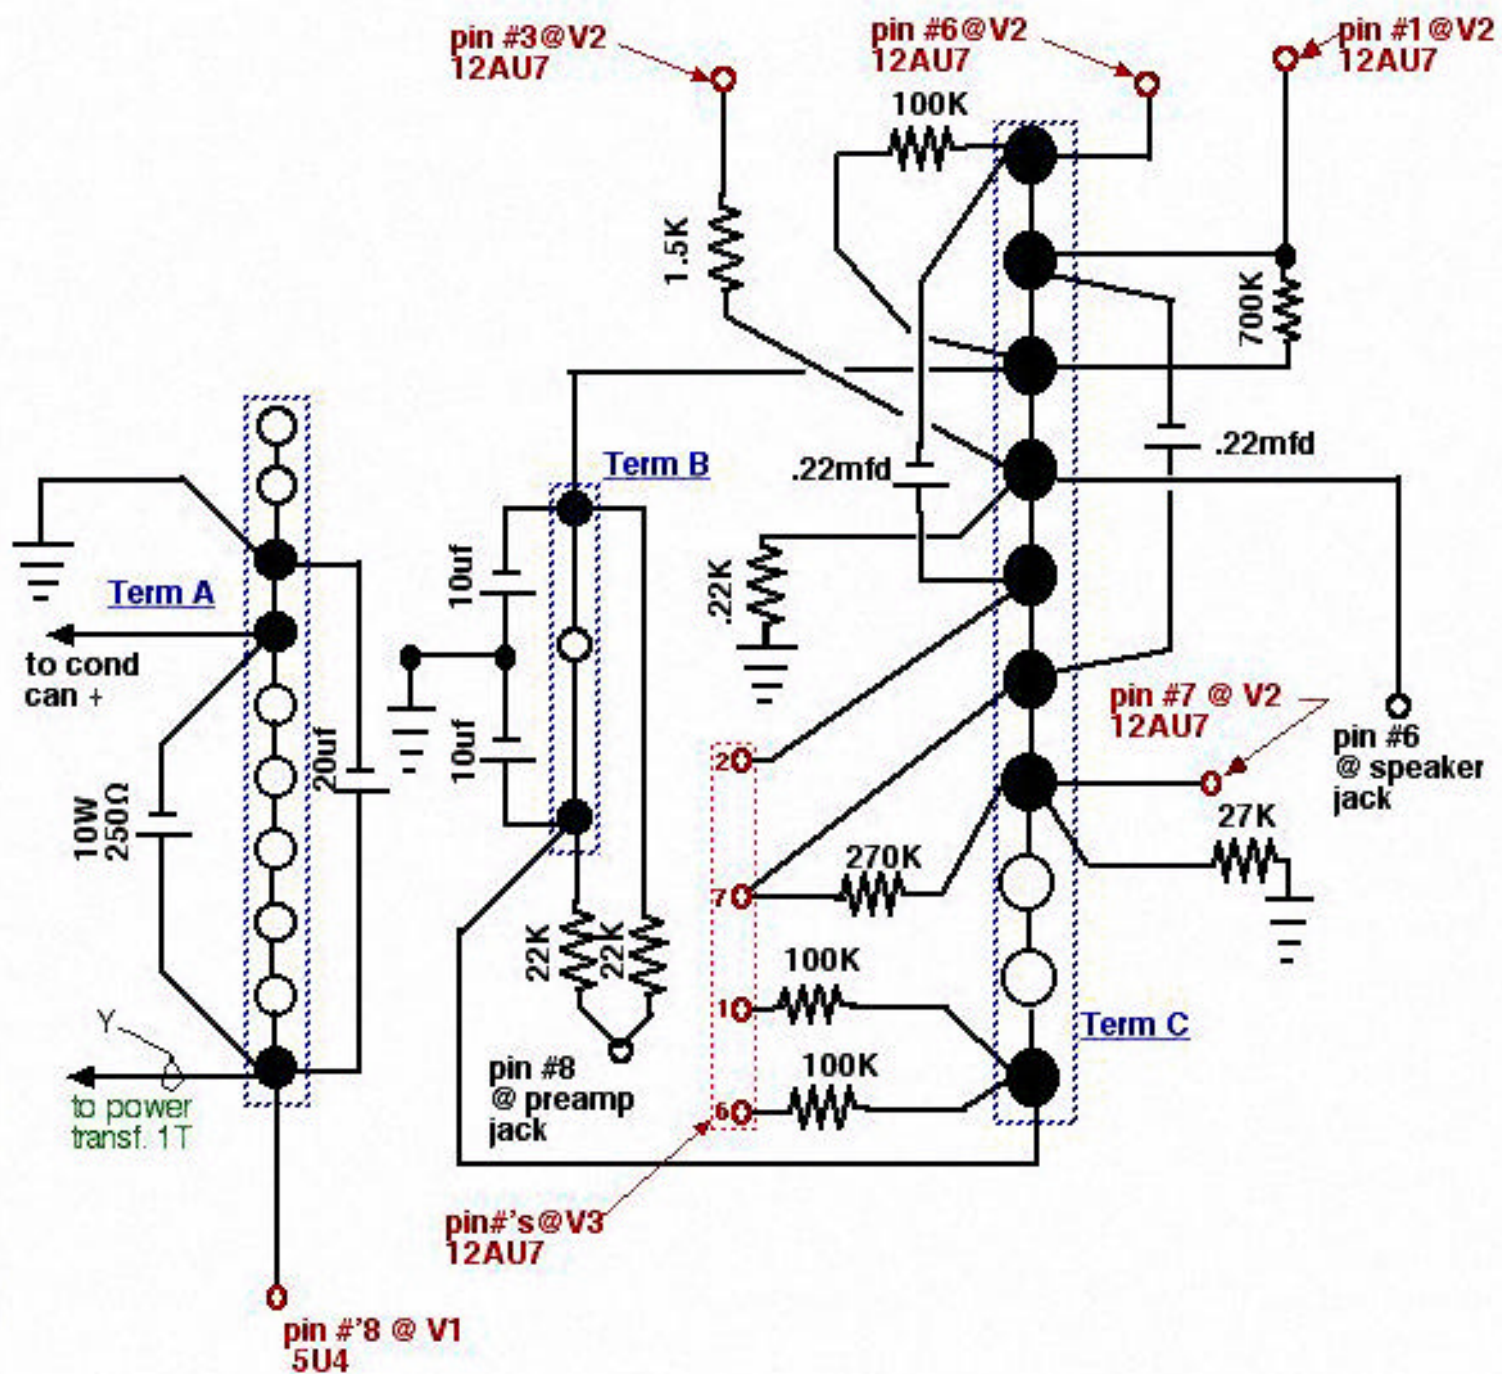

1955 Premier--Model "88"

Power Amp Section--page #1 of 4

NOTE: Not all connections are shown on this page--see detail sheets

Power Amp Section--page #2 of 4
Transformer connections.

1955 Premier--Model "88"

1955 Premier--Model "88"

Power Amp Section--page #4 of 4

TERMINAL STRIP CONNECTIONS -

PRE AMP page #2 of 4 TUBE CONNECTIONS